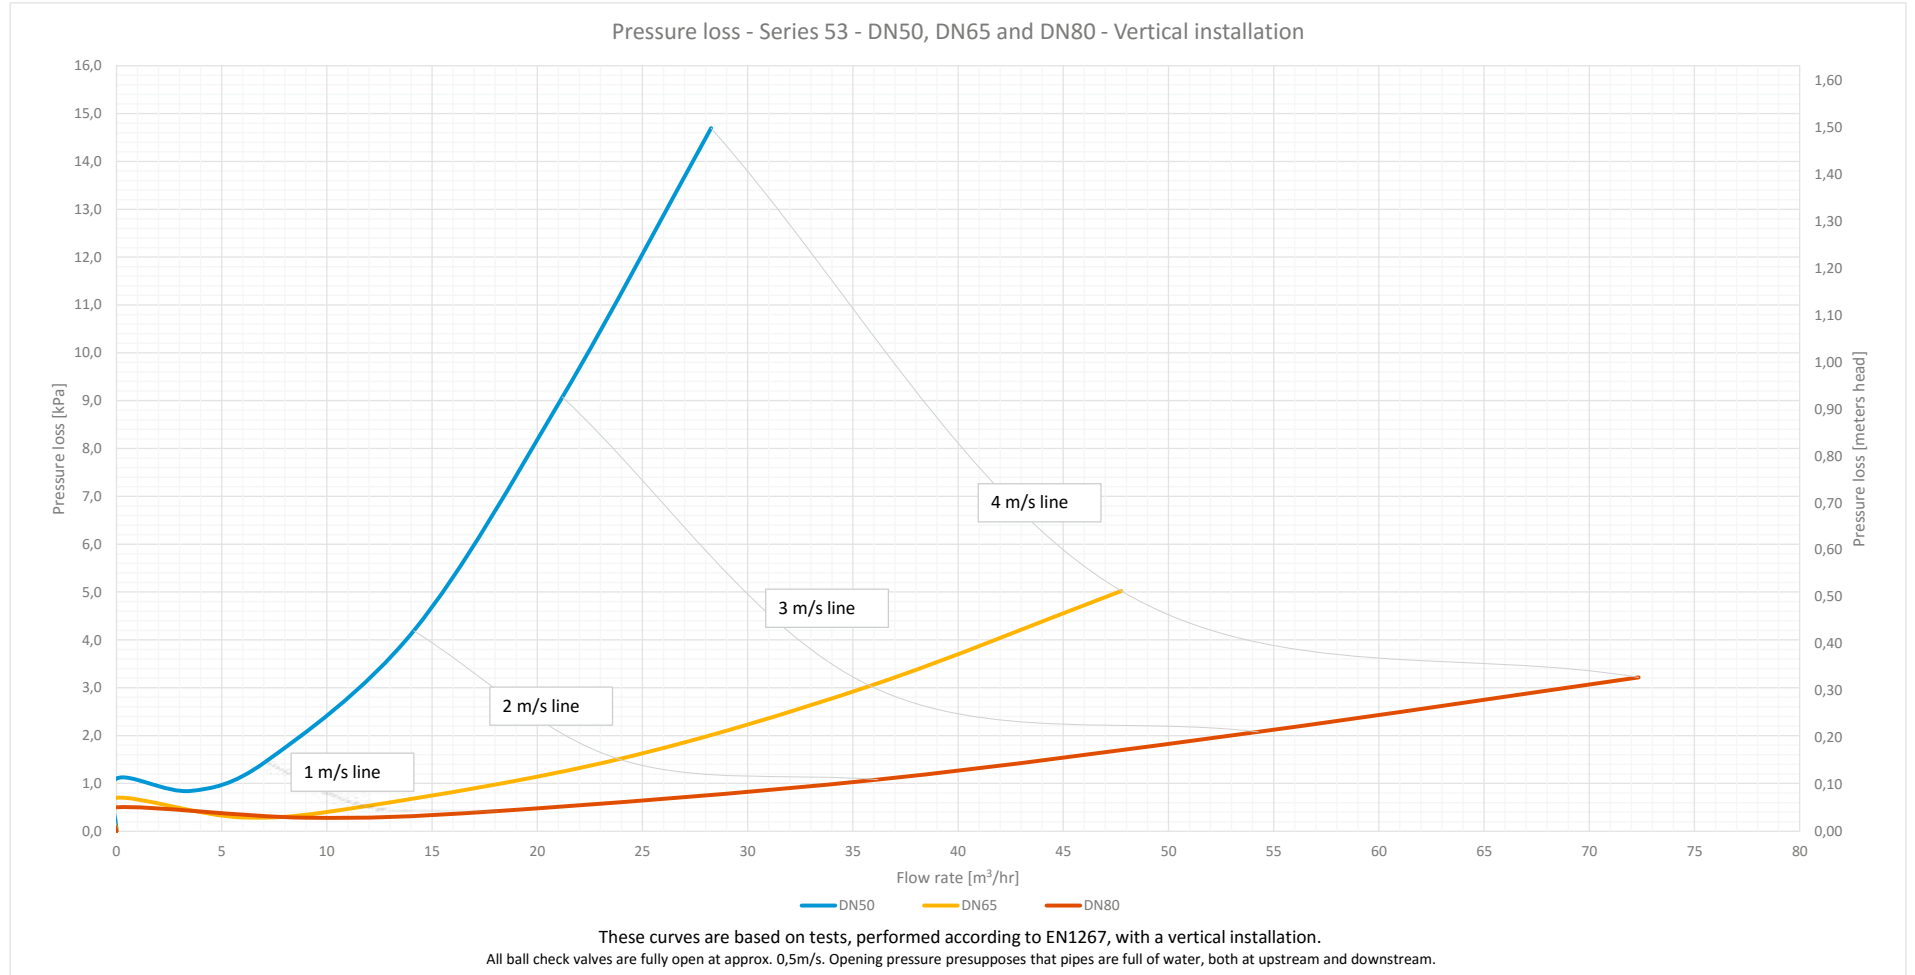

# AVK BALL CHECK VALVES - PRESSURE LOSS, DN50, DN65 AND DN80 VERTICAL INSTALLATION

# AVK BALL CHECK VALVES - PRESSURE LOSS, DN100, DN125, DN150 AND DN200 VERTICAL INSTALLATION

# AVK BALL CHECK VALVES - PRESSURE LOSS, DN250 AND DN300 VERTICAL INSTALLATION