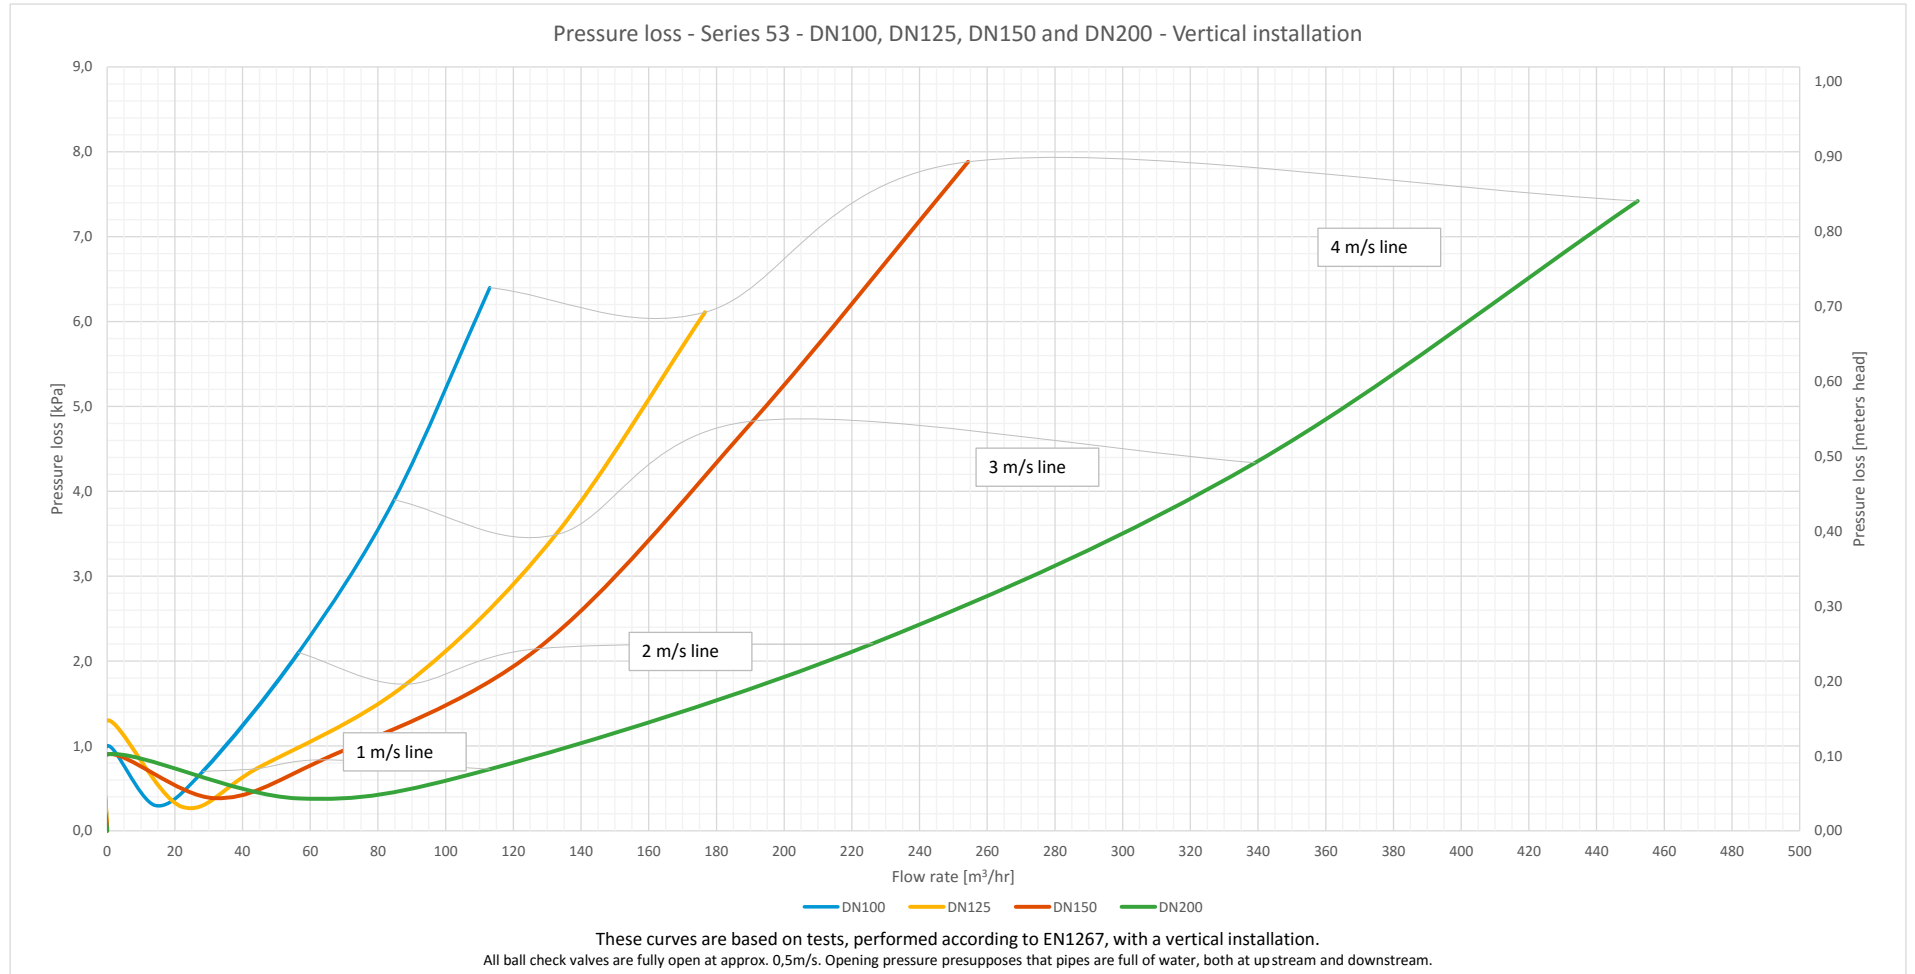

# AVK BALL CHECK VALVES - PRESSURE LOSS, DN50, DN65 AND DN80 VERTICAL INSTALLATION

# AVK BALL CHECK VALVES - PRESSURE LOSS, DN100, DN125, DN150 AND DN200 VERTICAL INSTALLATION

# AVK BALL CHECK VALVES - PRESSURE LOSS, DN250 AND DN300 VERTICAL INSTALLATION